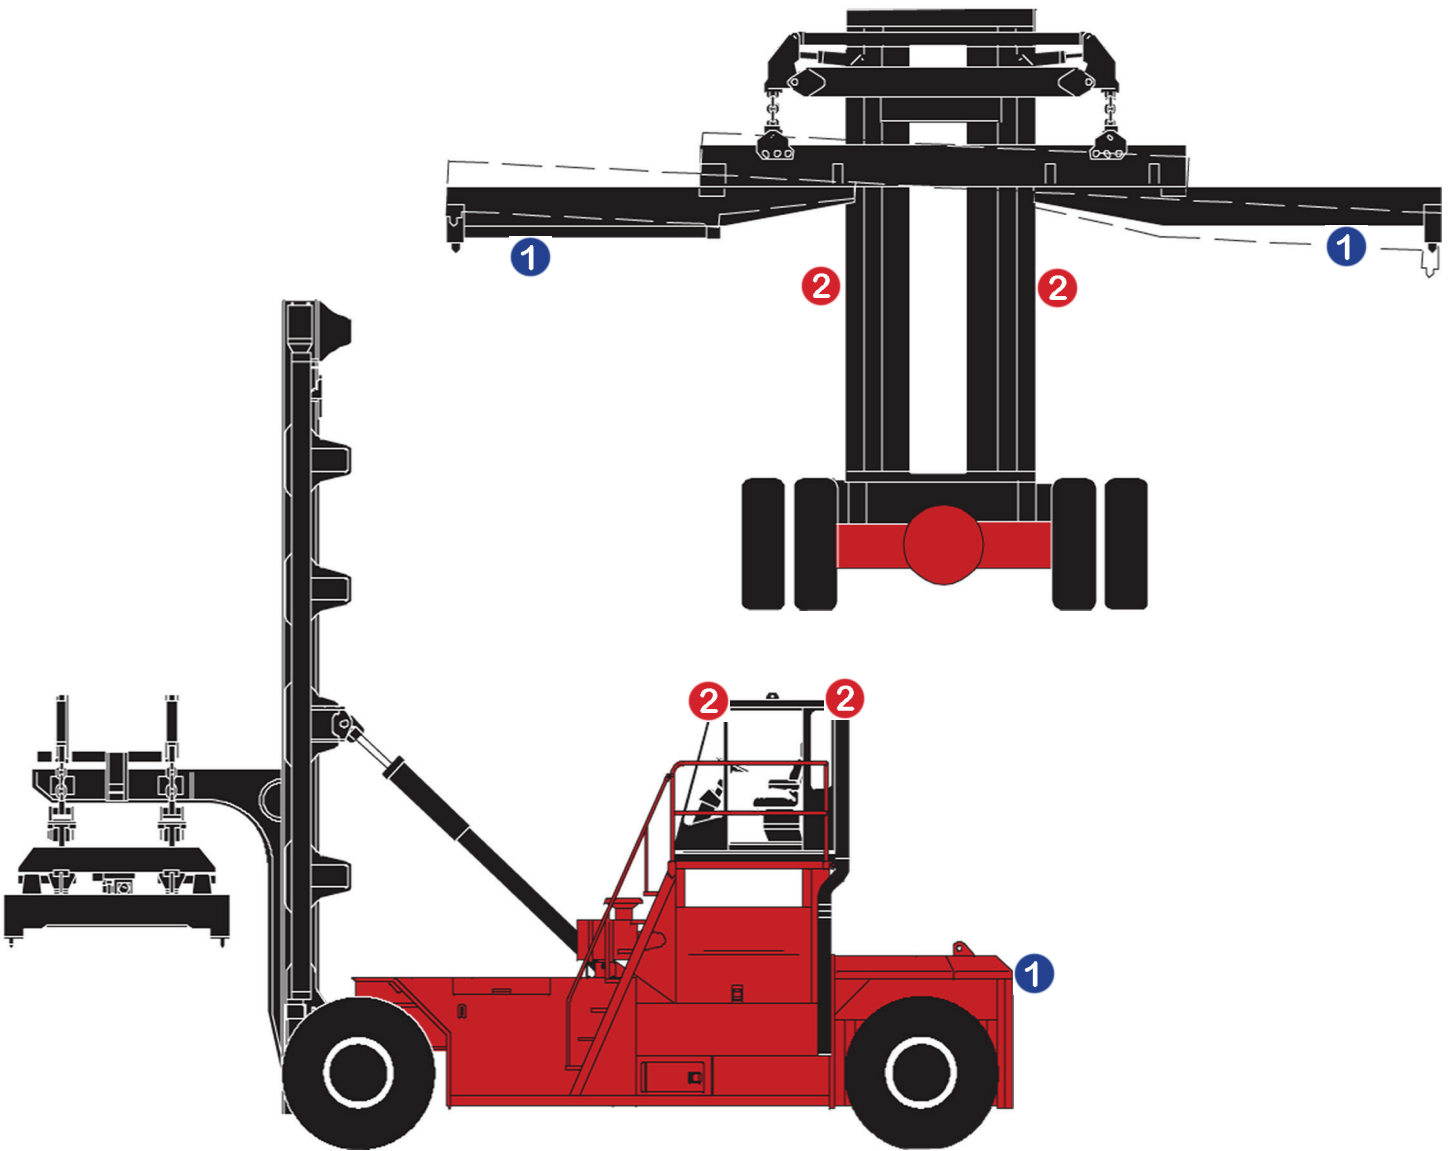

# TXLC-976

## 1 XIL-UM4440

3.9" x 4.7" Rectangle  
Flood LED Work Light

2x Rear Facing (Backup)  
2x Facing Inboard Twist Lock

## 2 XIL-SP520

4.13" x 6" Rectangle  
Spot LED Work Light

4x Forward Facing  
2x Forward Facing at 45° Out Board